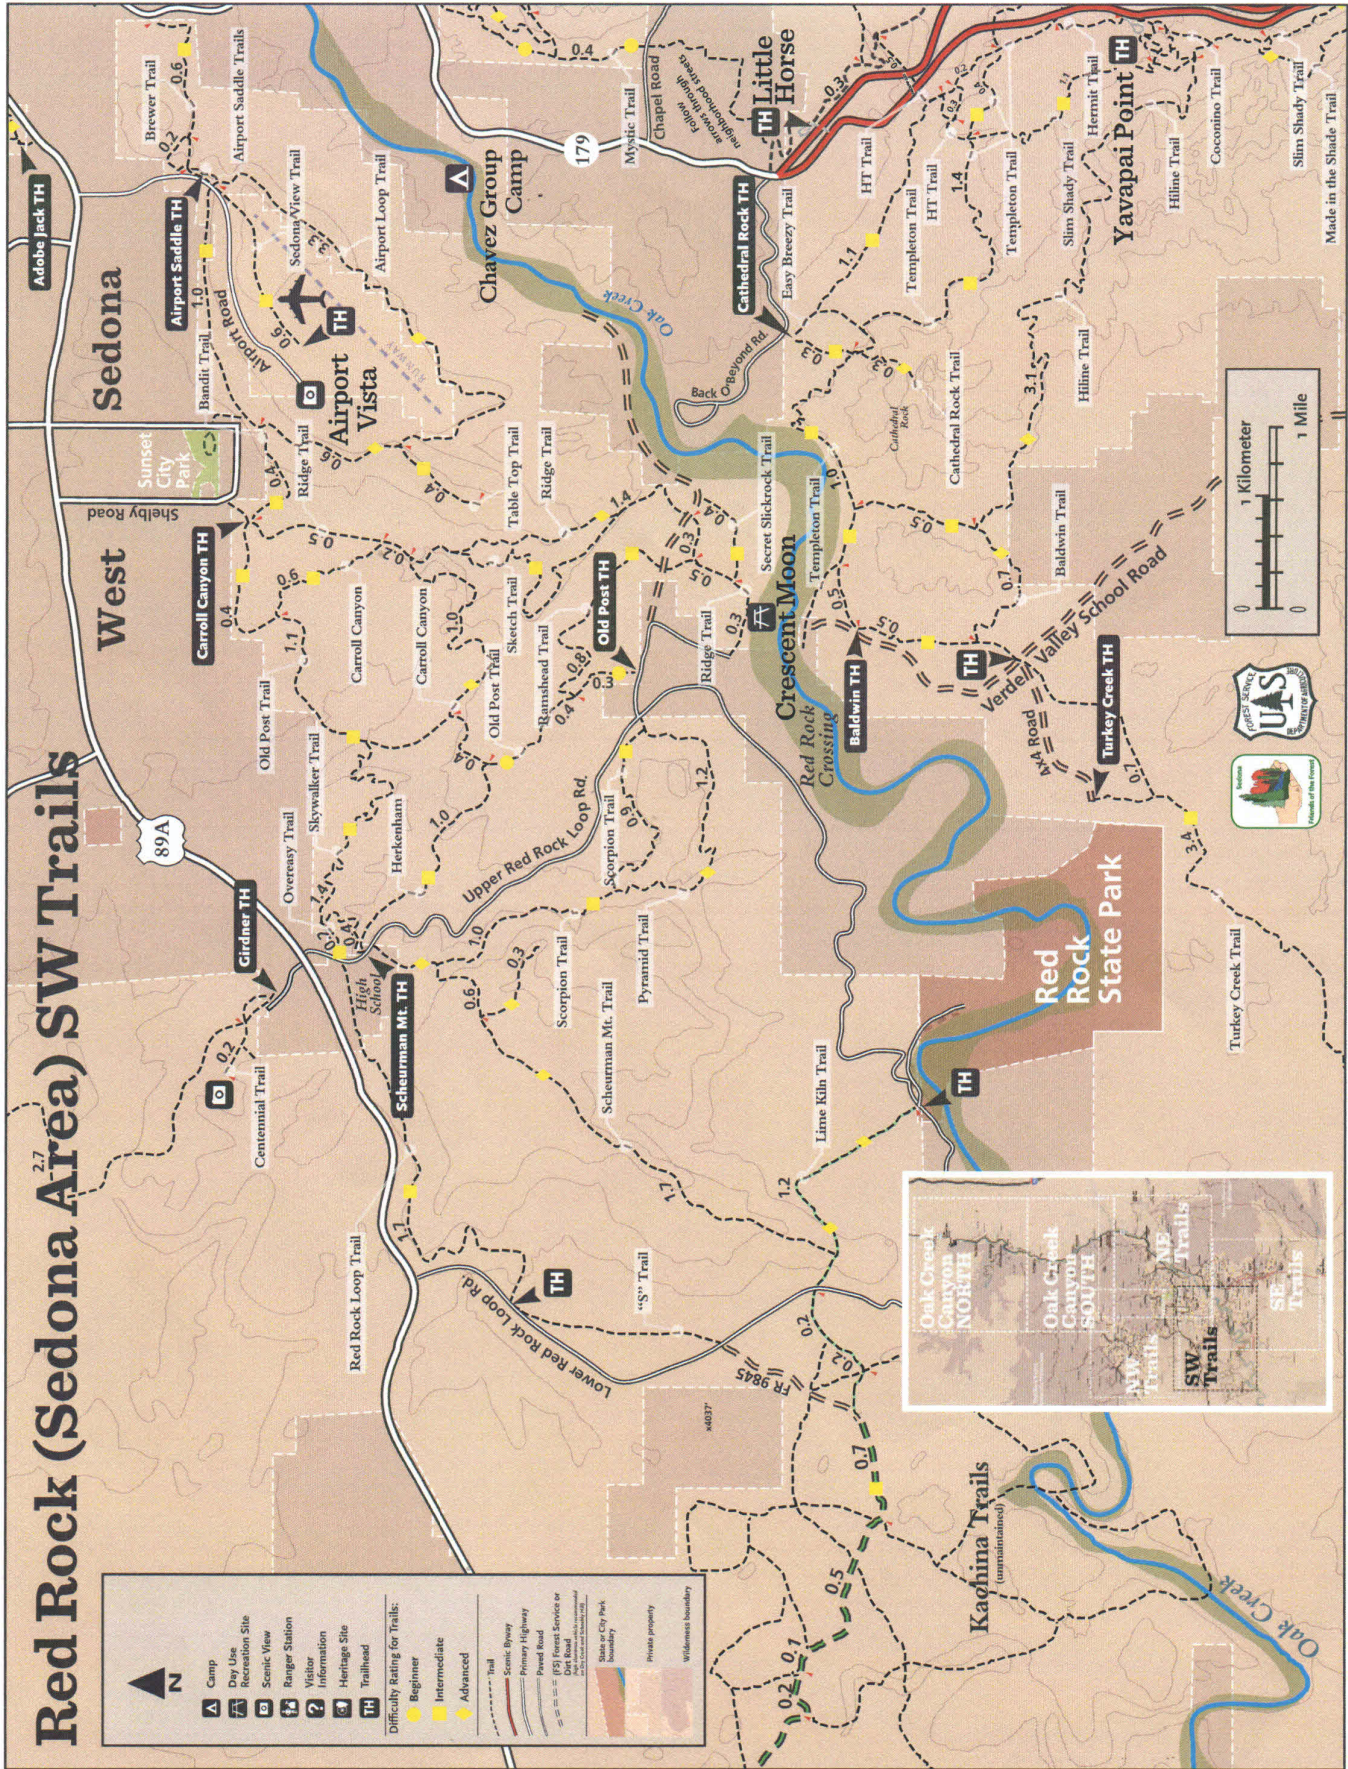

Red Rock (Sedona Area) SW Trails

Legend

- Camp
- Day Use
- Recreation Site
- Scenic View
- Ranger Station
- Visitor Information
- Heritage Site
- Trailhead

Difficulty Rating for Trails:

- Beginner
- Intermediate
- Advanced

Other Symbols:

- Trail
- Scenic Byway
- Primary Highway
- Paved Road
- Road
- FSI Forest Service or BLM District Office
- Red Rock State Park
- Sedona City Park
- Private property
- Wilderness boundary

These maps are made possible through a partnership between the US Forest Service, Sedona Friends of the Forest and a "Keen Effect" grant to "build stronger communities and a healthier planet."